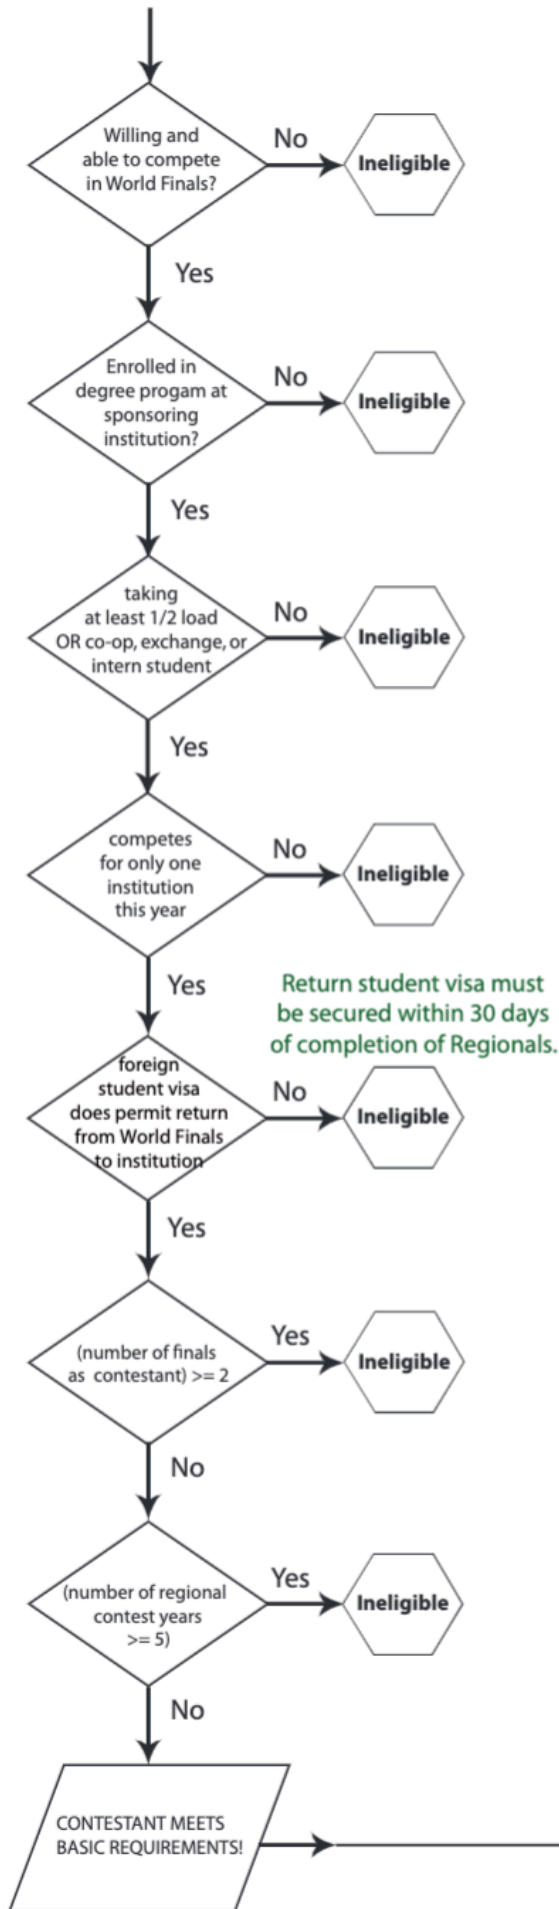

### Start Basic Requirements Check

## 2021 ICPC Regionals Eligibility Decision Diagram by July 27th 2021

**NOTE:** WF2020 participation is counted towards the max 2 WFs for students competing onsite, but not for students competing online (if applicable).

**NOTE:** Regional participation 2020/21 is not counted towards the max 5 regionals!

### Start Period of Eligibility Check